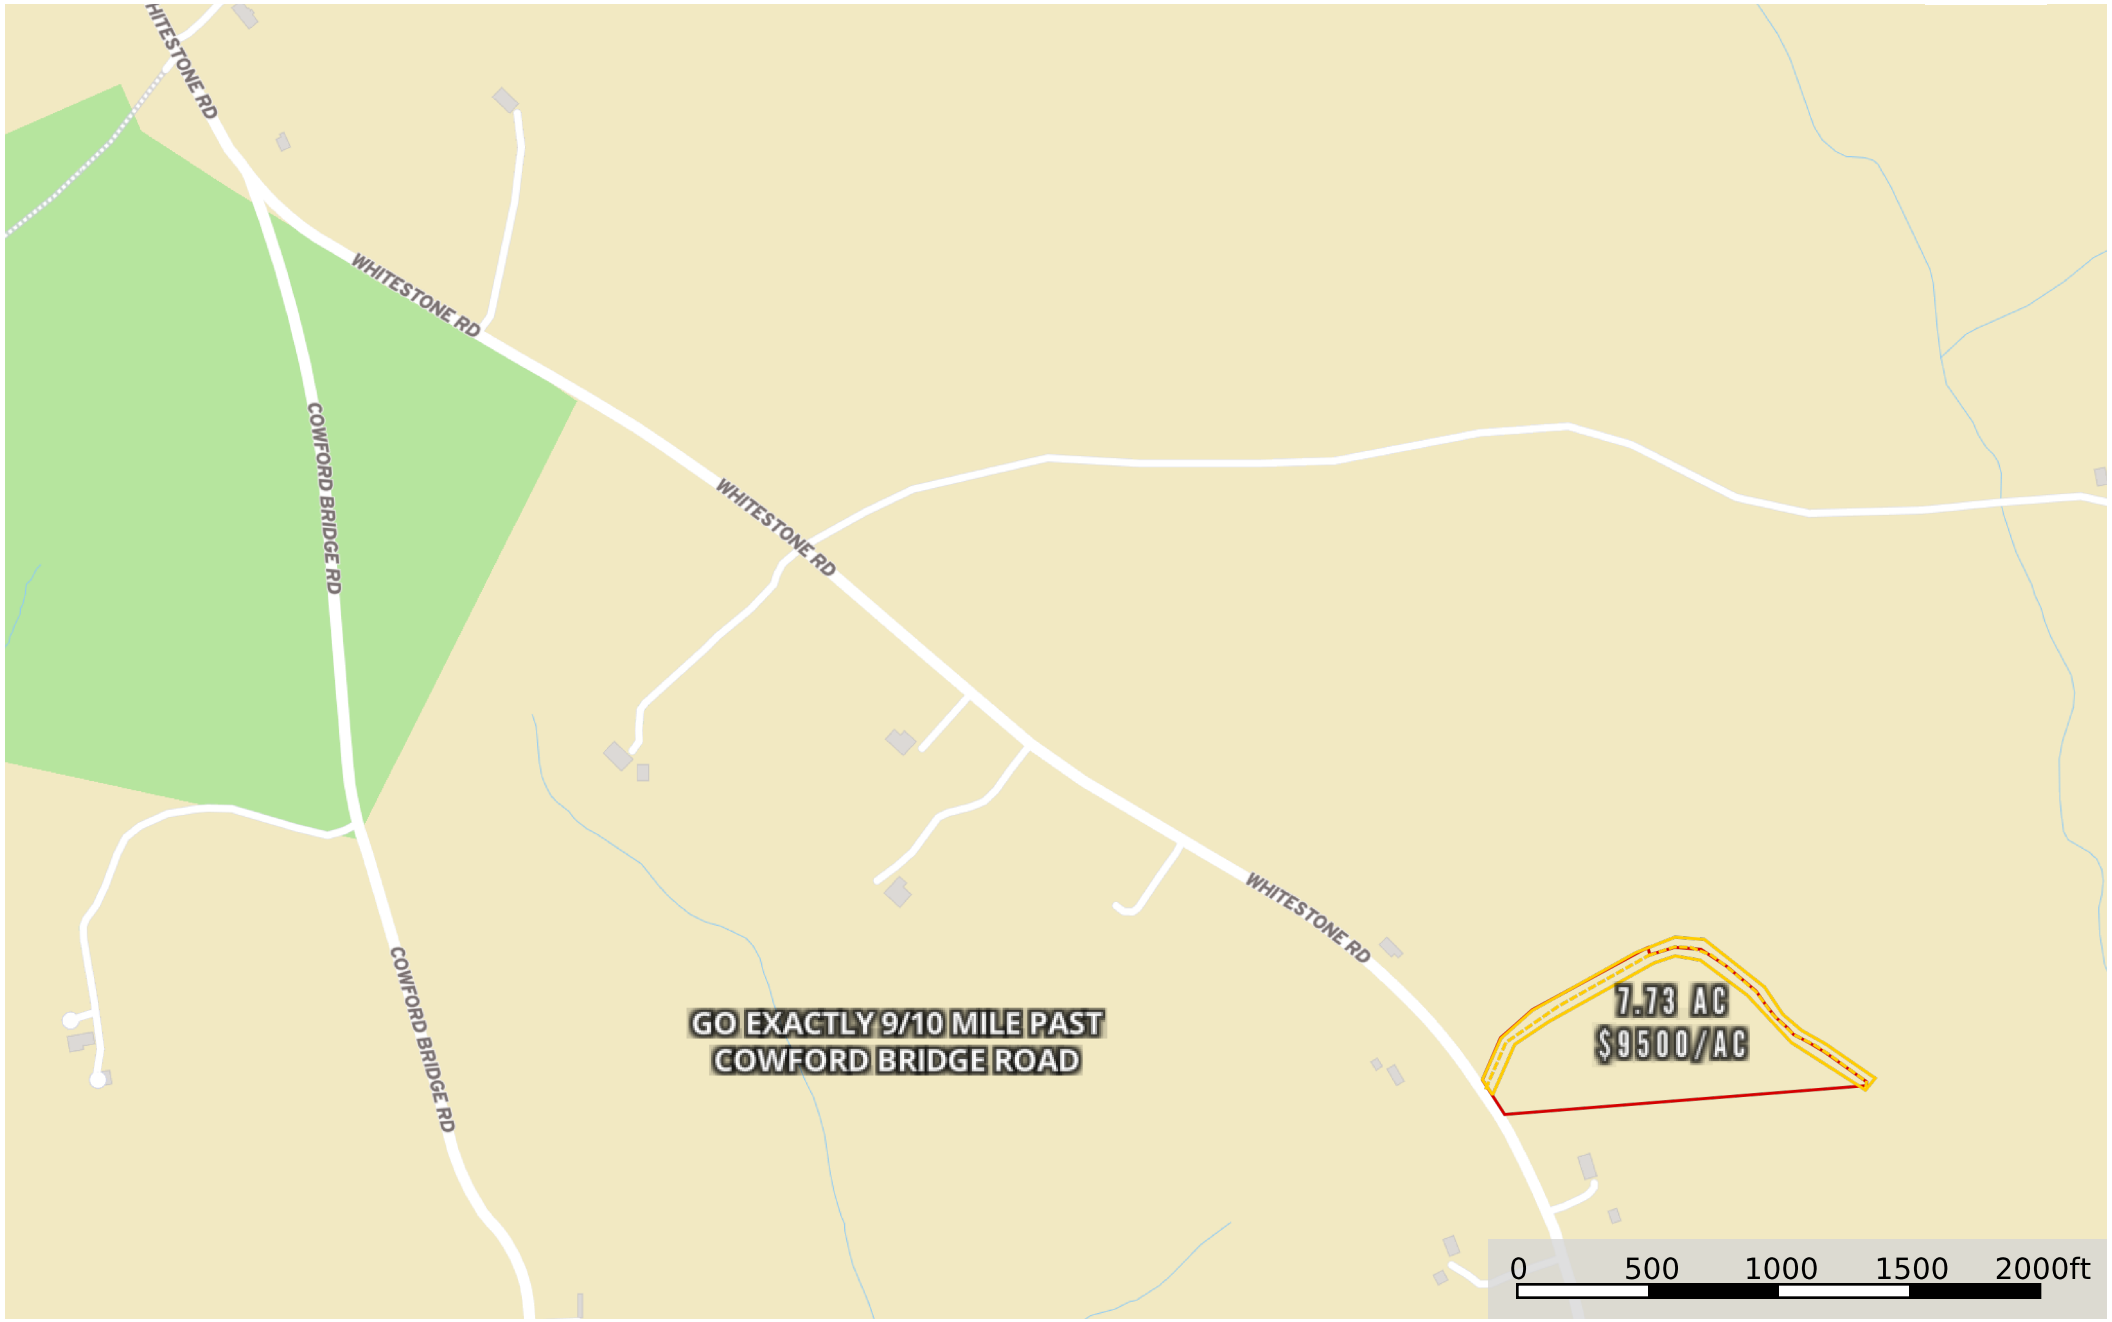

Floyd Whitestone 8.6 Acre map

South Carolina, AC +/-

- Boundary
- Road / Trail
- Primary Road
- 100 Year Floodplain
- 500 Year Floodplain
- Floodway
- Special
- Unmapped/ Not Included