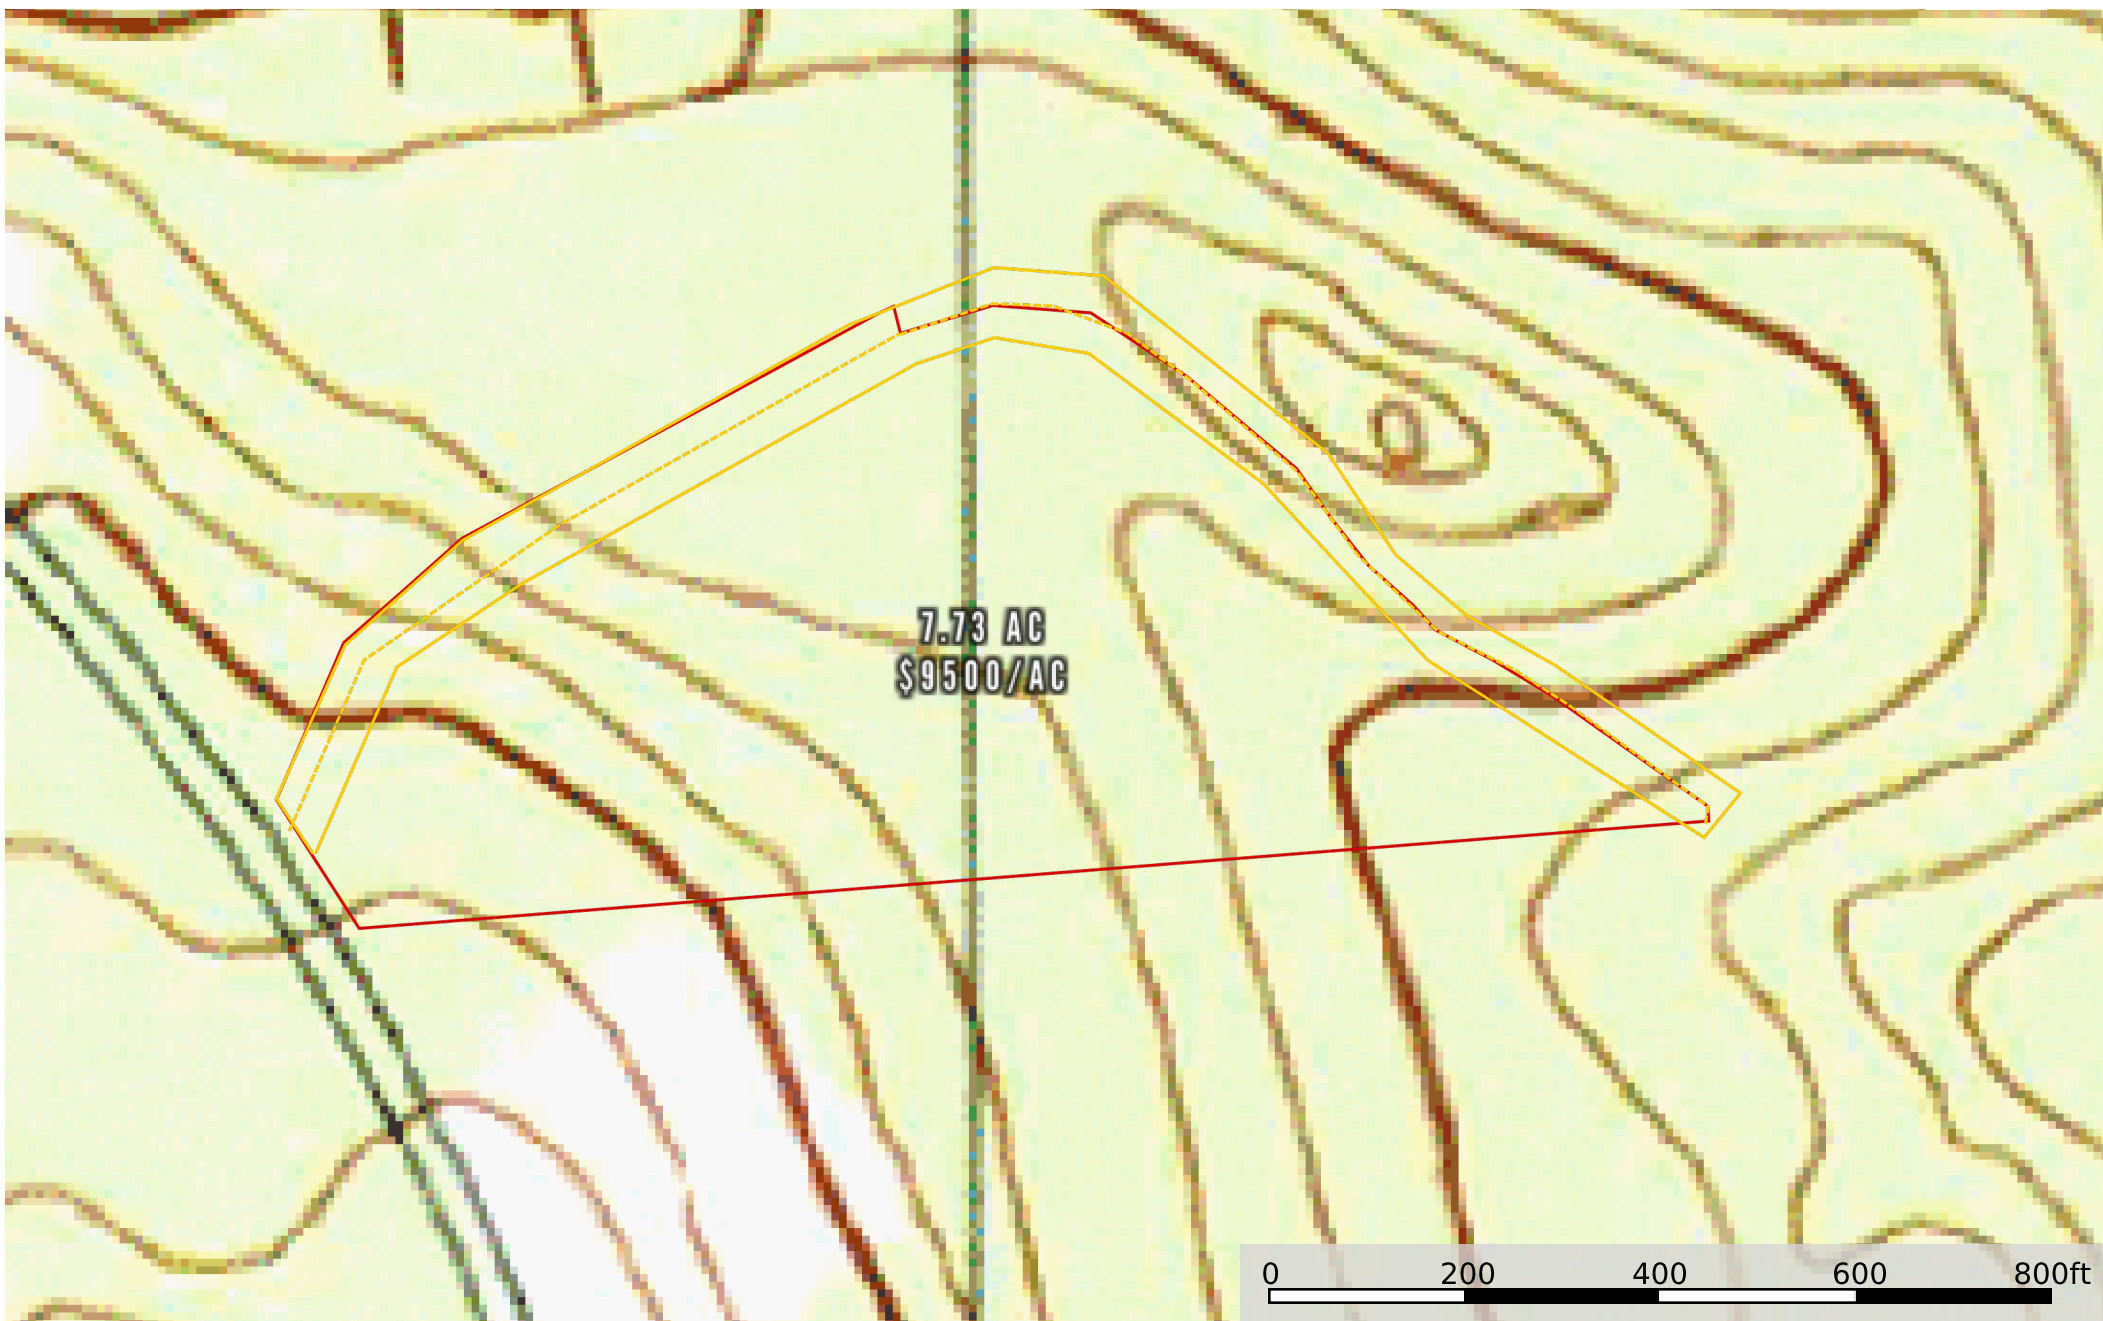

Floyd Whitestone 8.6 Acre map

South Carolina, AC +/-

7.73 AC
\$9500/AC

- Boundary
- Road / Trail
- Primary Road
- 100 Year Floodplain
- 500 Year Floodplain
- Floodway
- Special
- Unmapped/ Not Included