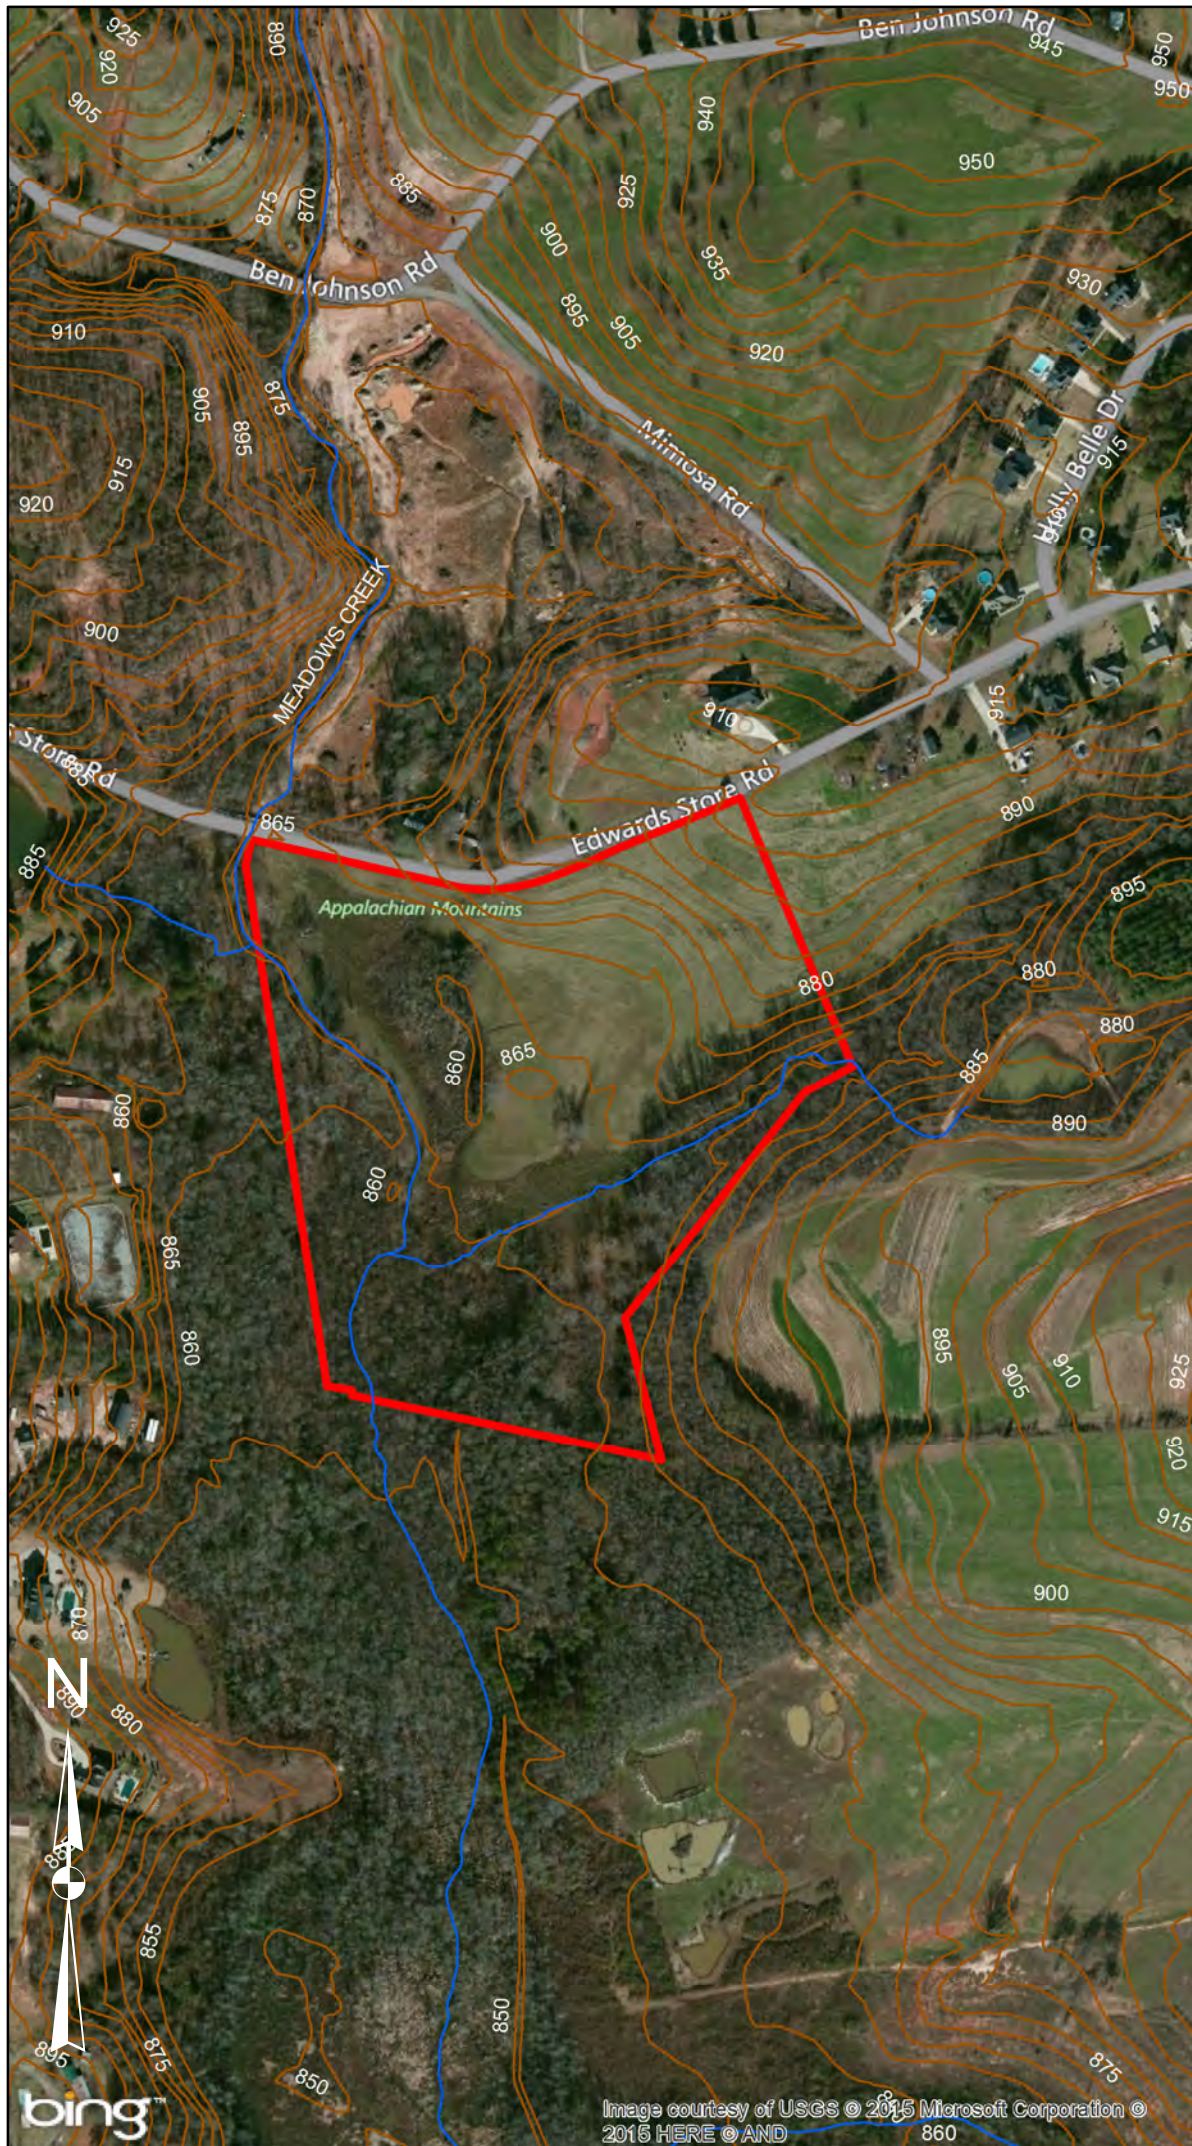

Clayton Tract

26.3+/- Acres

**Edwards Store Rd
Holly Springs, SC**

**Metcalf Land Co.
(864) 585-0444
MetcalfLand.com**

0 200 400 800 Feet

All information presented is from sources deemed reliable, but no warranty or representation is made as to the accuracy thereof and submitted subject to errors, omissions, and other conditions without notice.