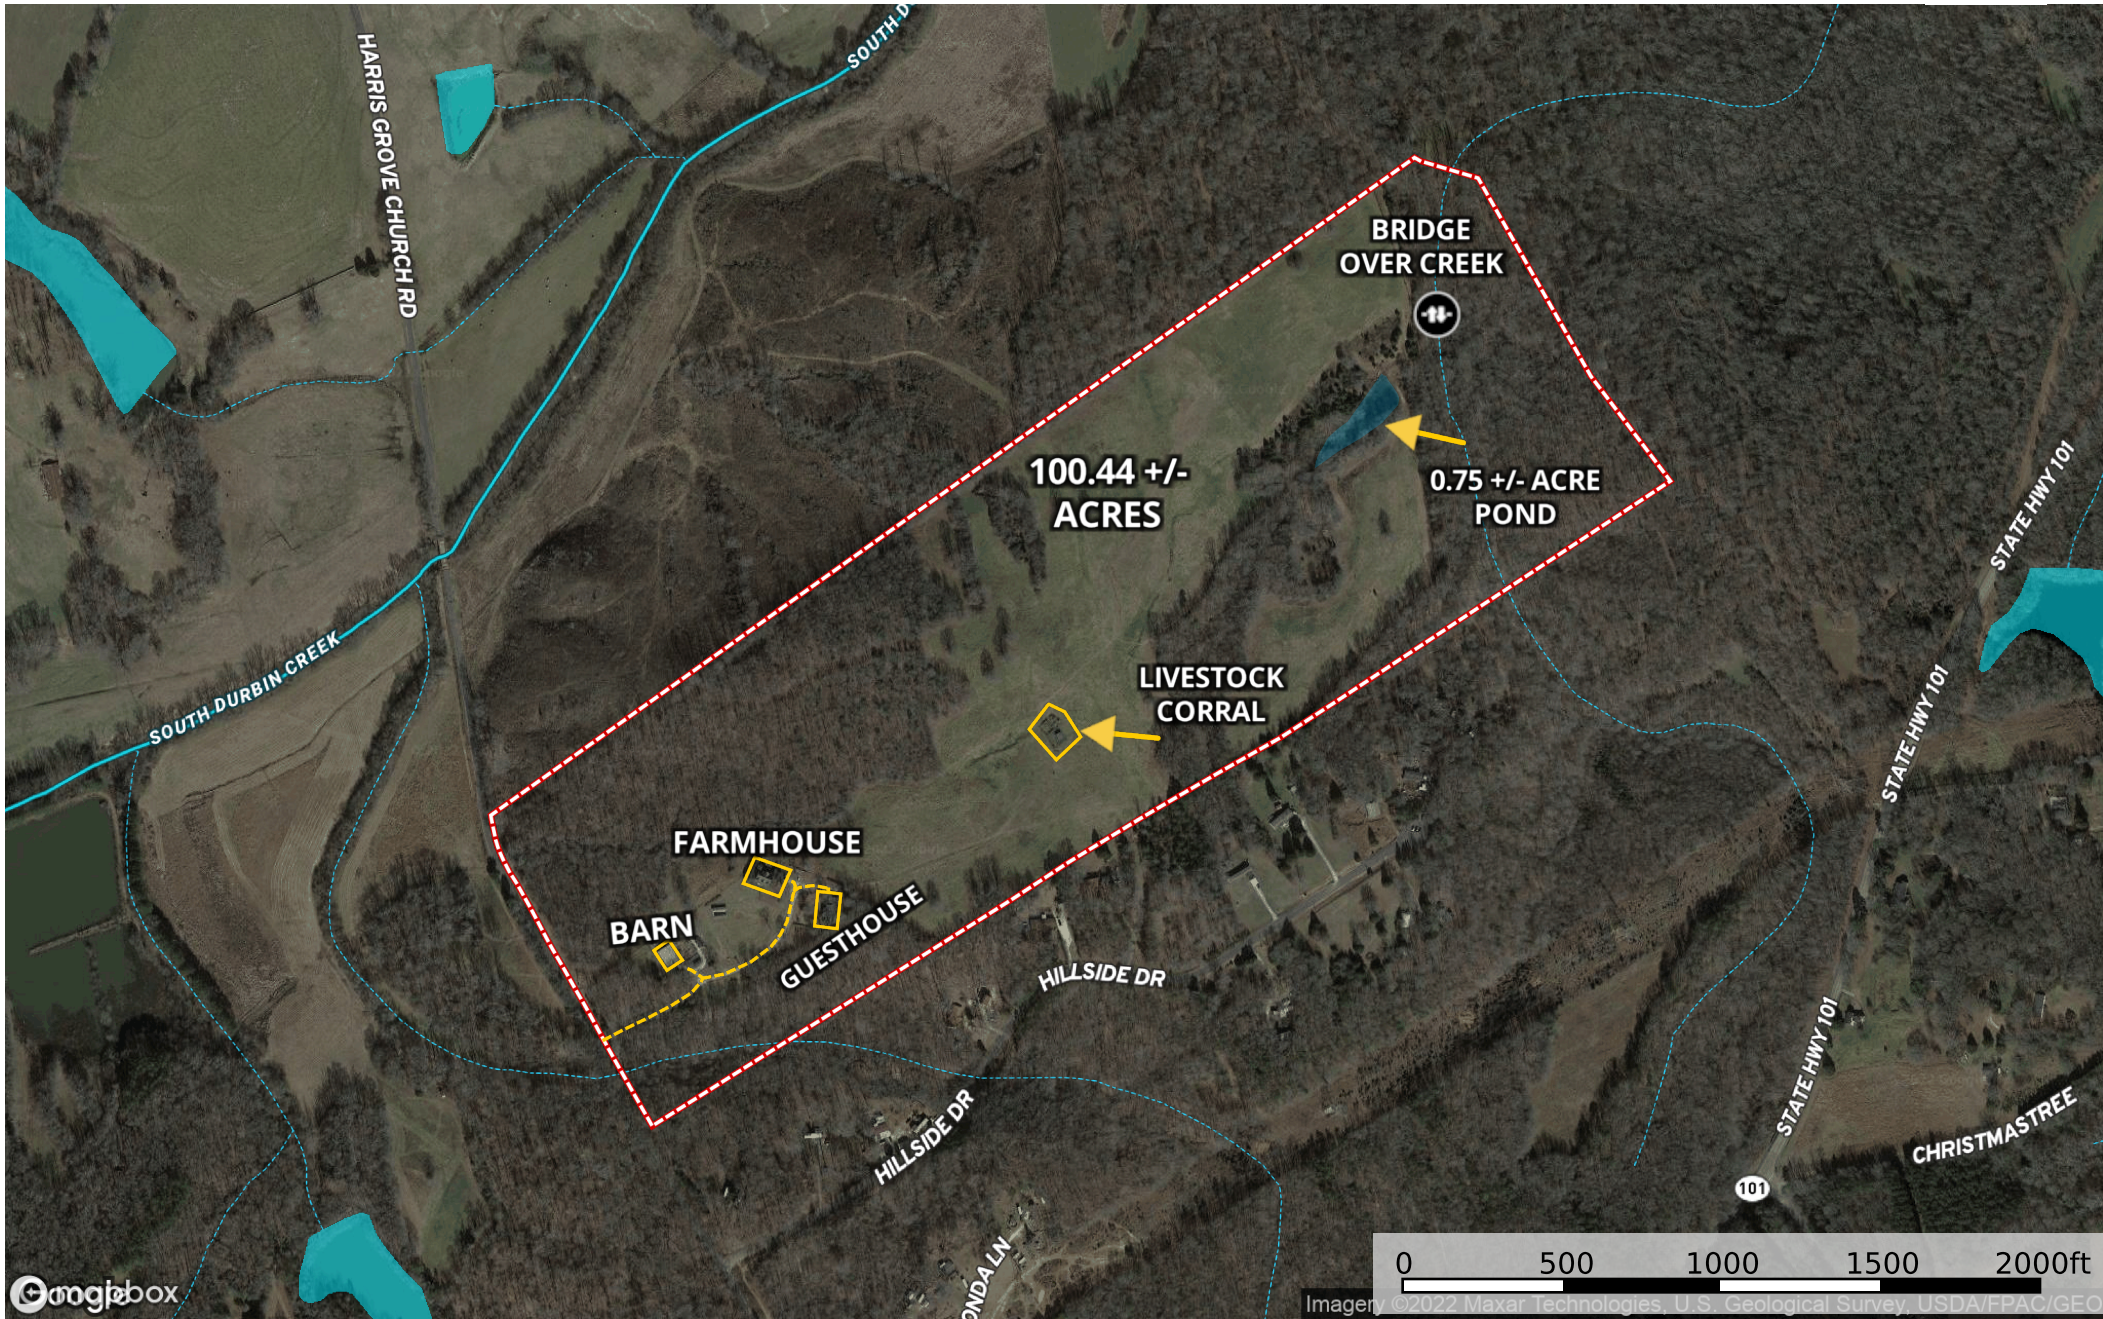

2031 Harris Grove Church Rd
South Carolina, AC +/-

Google

Imagery ©2022 Maxar Technologies, U.S. Geological Survey, USDA/FPAC/GEO

- Gate
- Direction
- Road / Trail
- Primary Road
- Pond / Tank
- Boundary
- Stream, Intermittent
- River/Creek
- Water Body