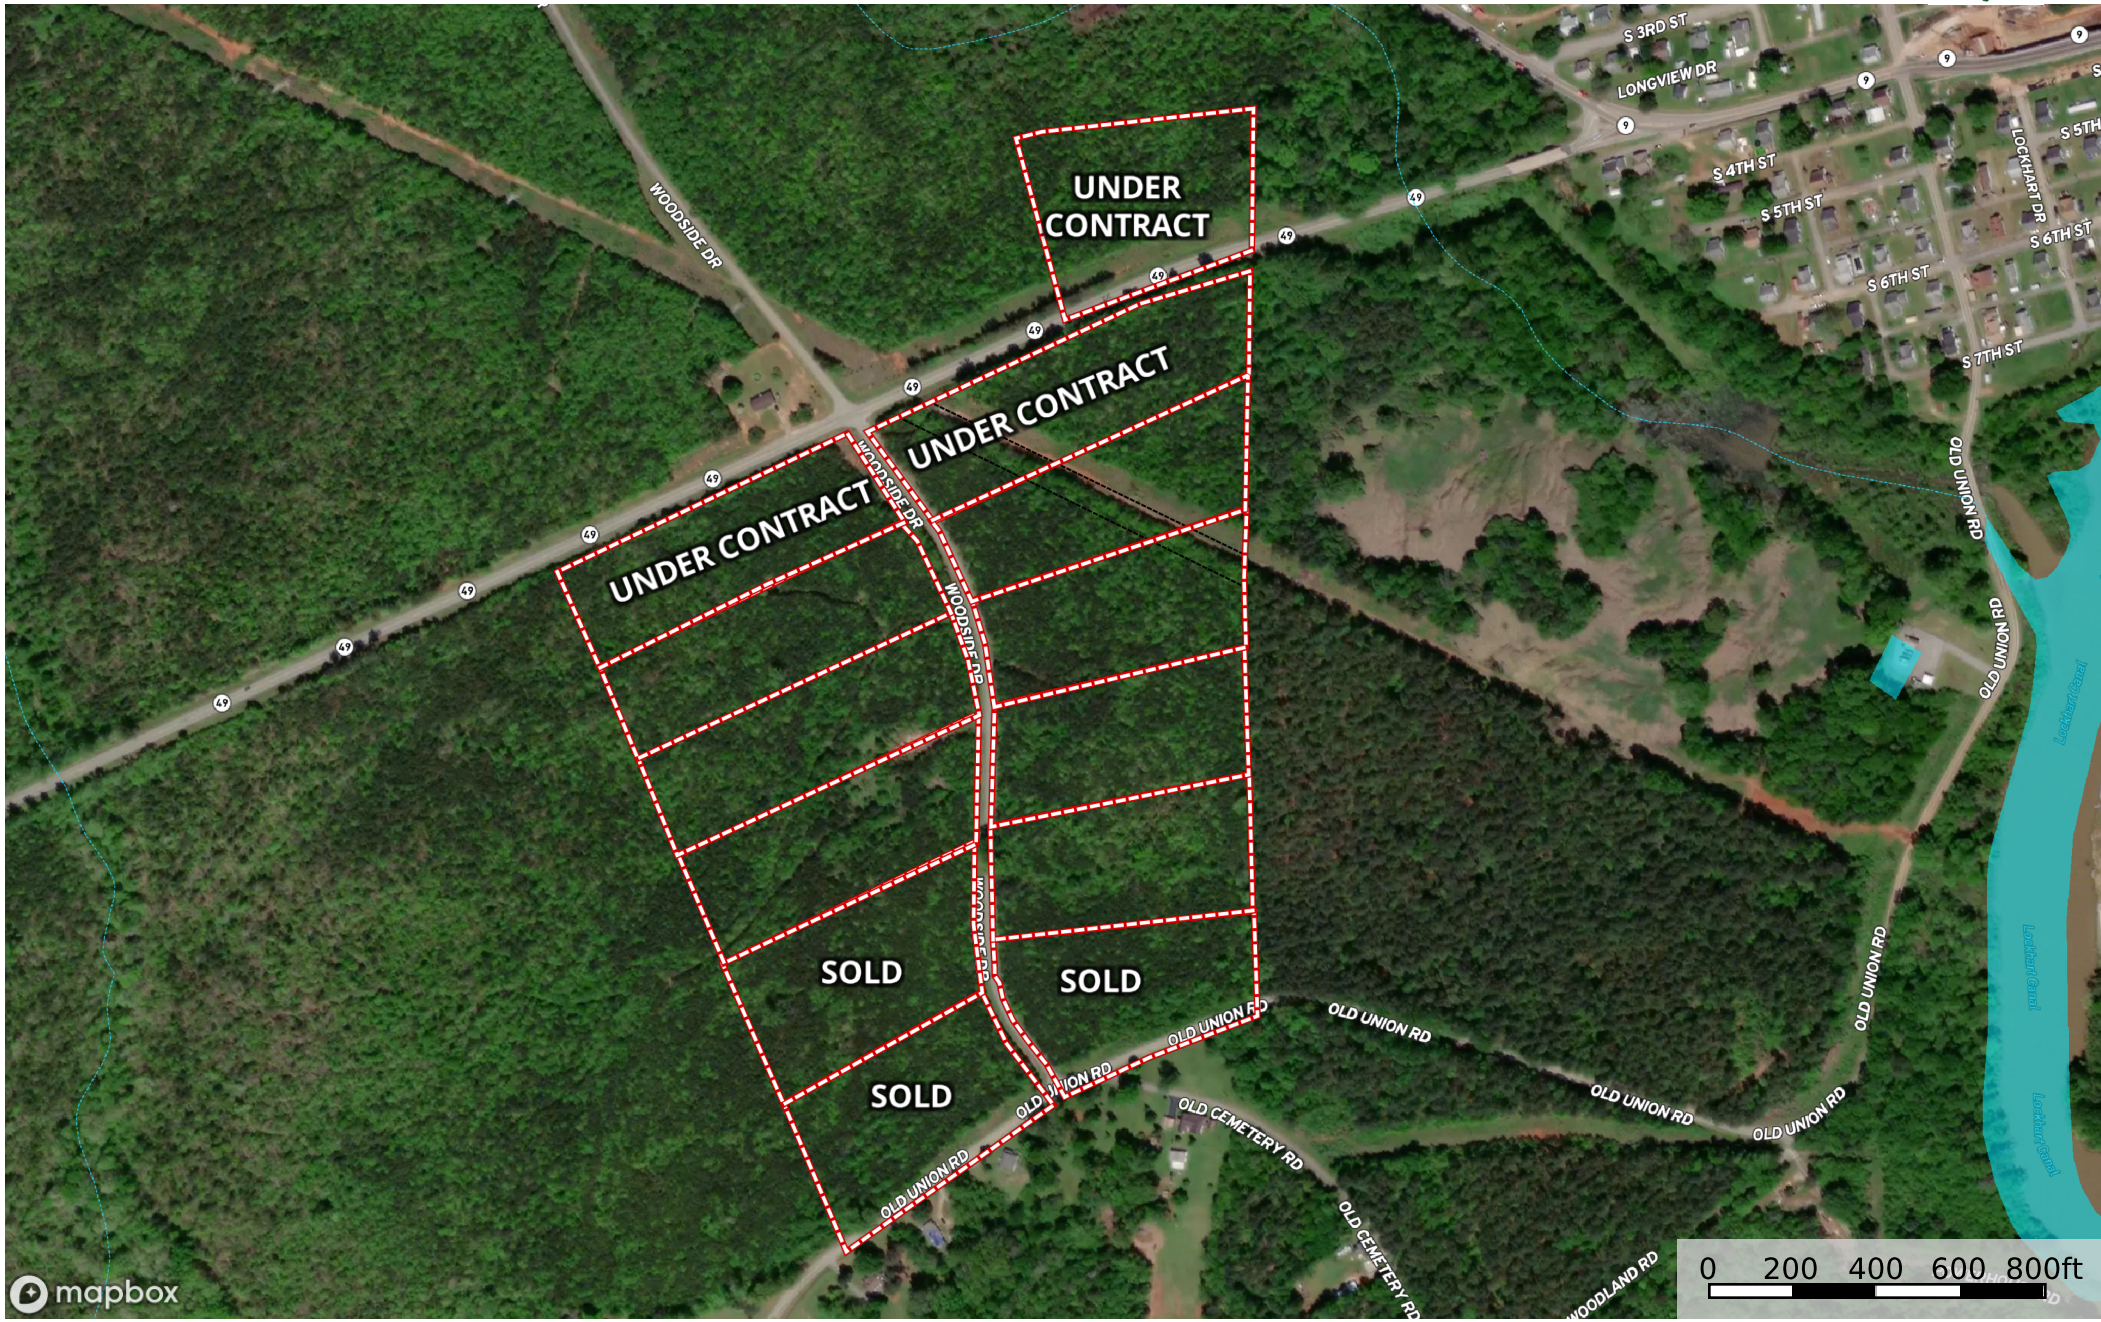

Woodside Acres

Union County, South Carolina, 5.11 AC +/-

mapbox

- Transmission Line
- Boundary 1 1
- Boundary
- Stream, Intermittent
- River/Creek
- Water Body