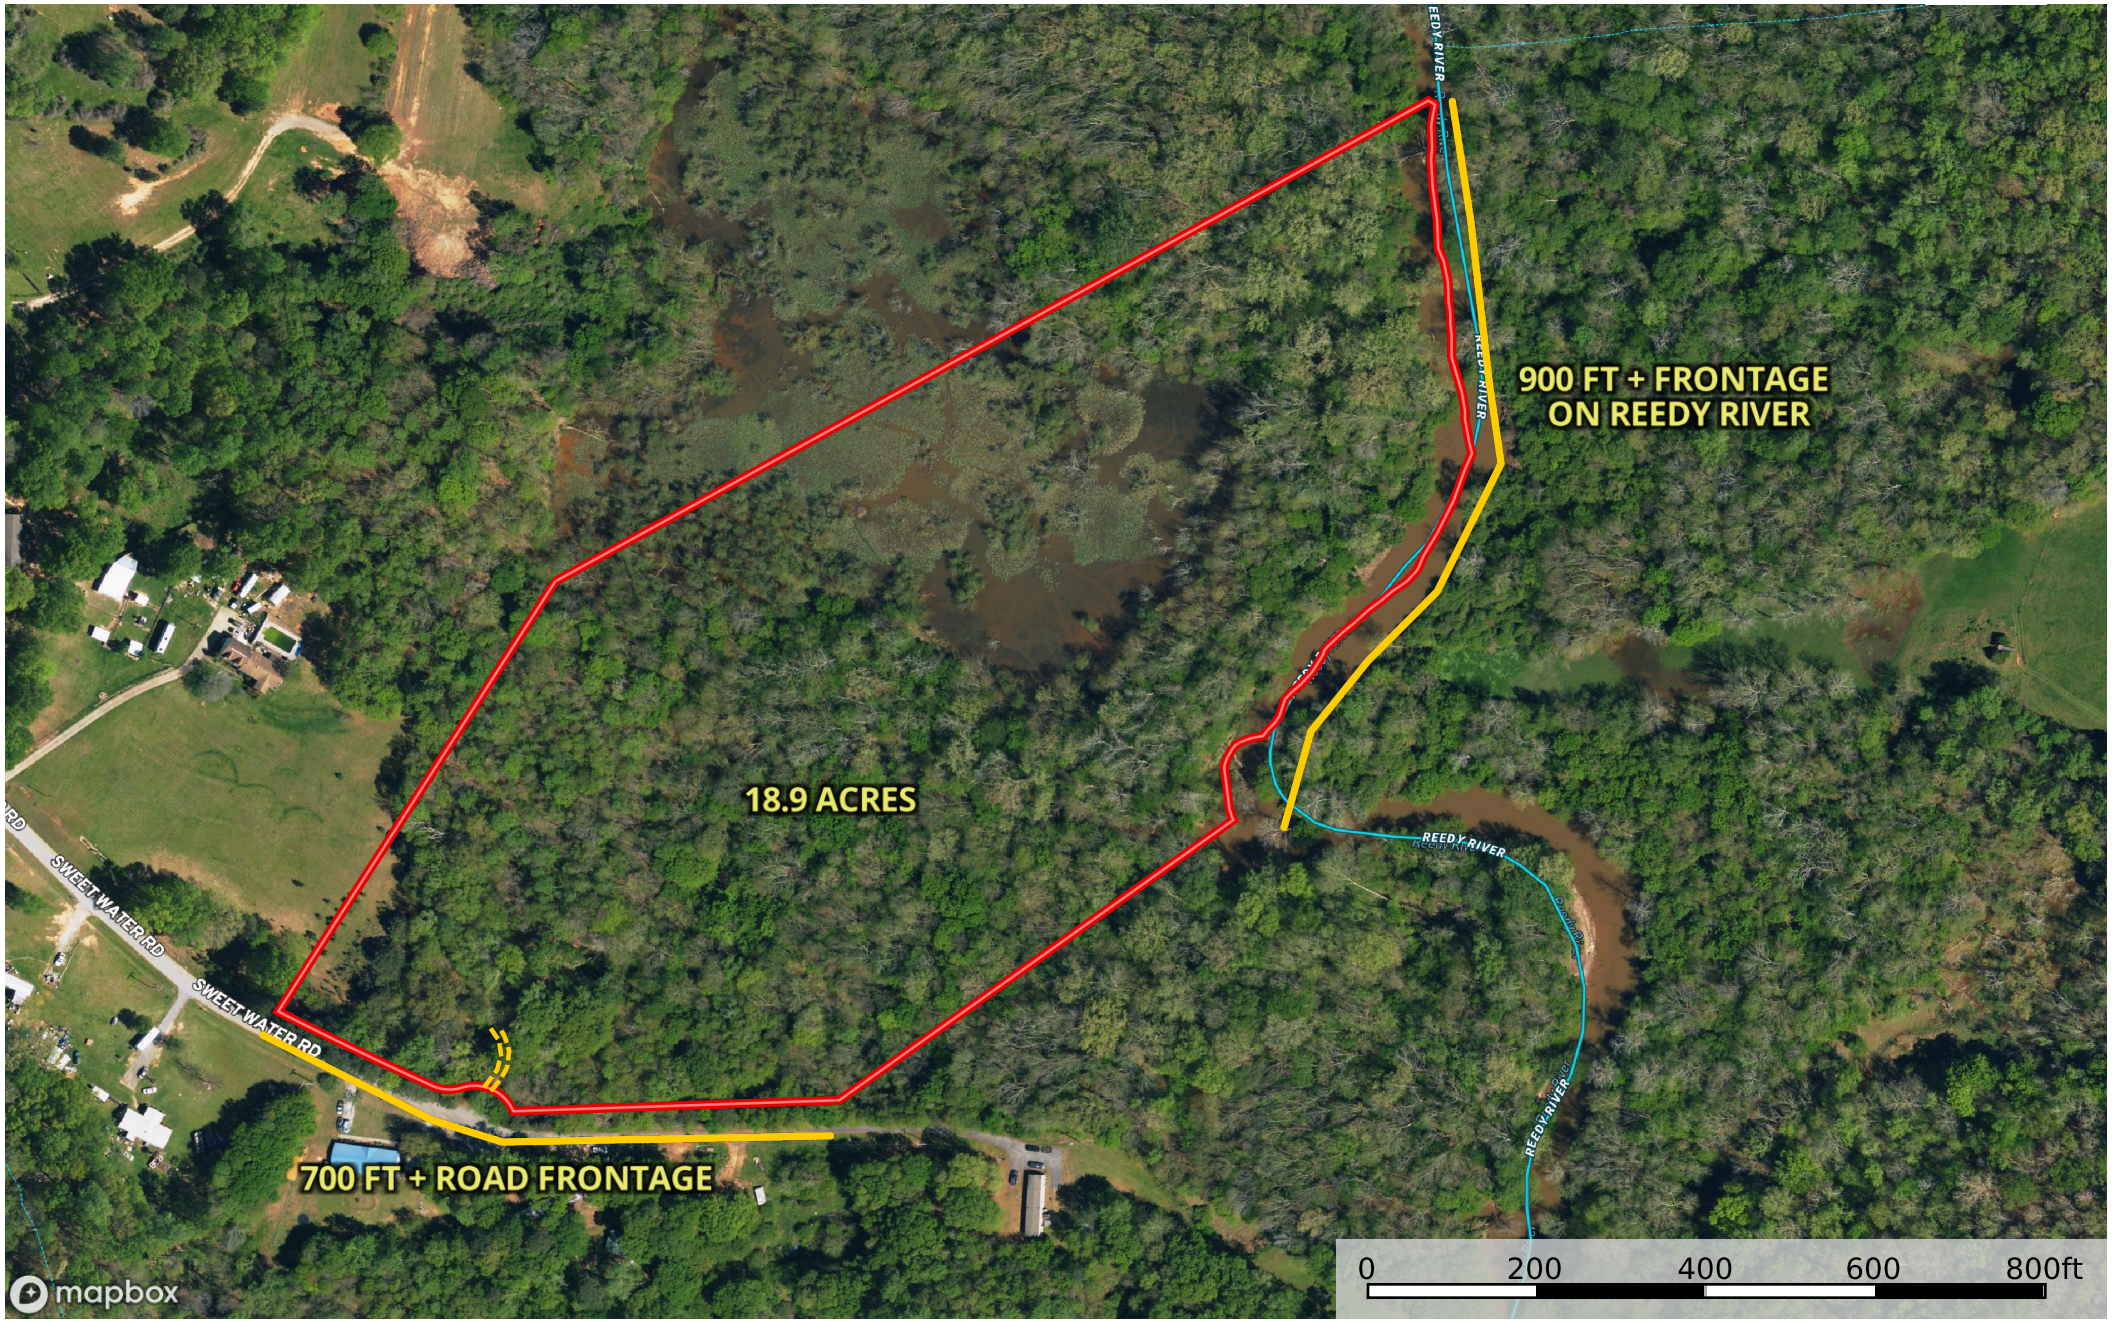

Sweet Water Rd  
South Carolina, AC +/-

- Road / Trail
- Distance
- Boundary
- - - Stream, Intermittent
- River/Creek
- Water Body

Stephen Glenn  
P: 8646164749

**id.** The information contained herein was obtained from sources deemed to be reliable. Land id™ Services makes no warranties or guarantees as to the completeness or accuracy thereof.