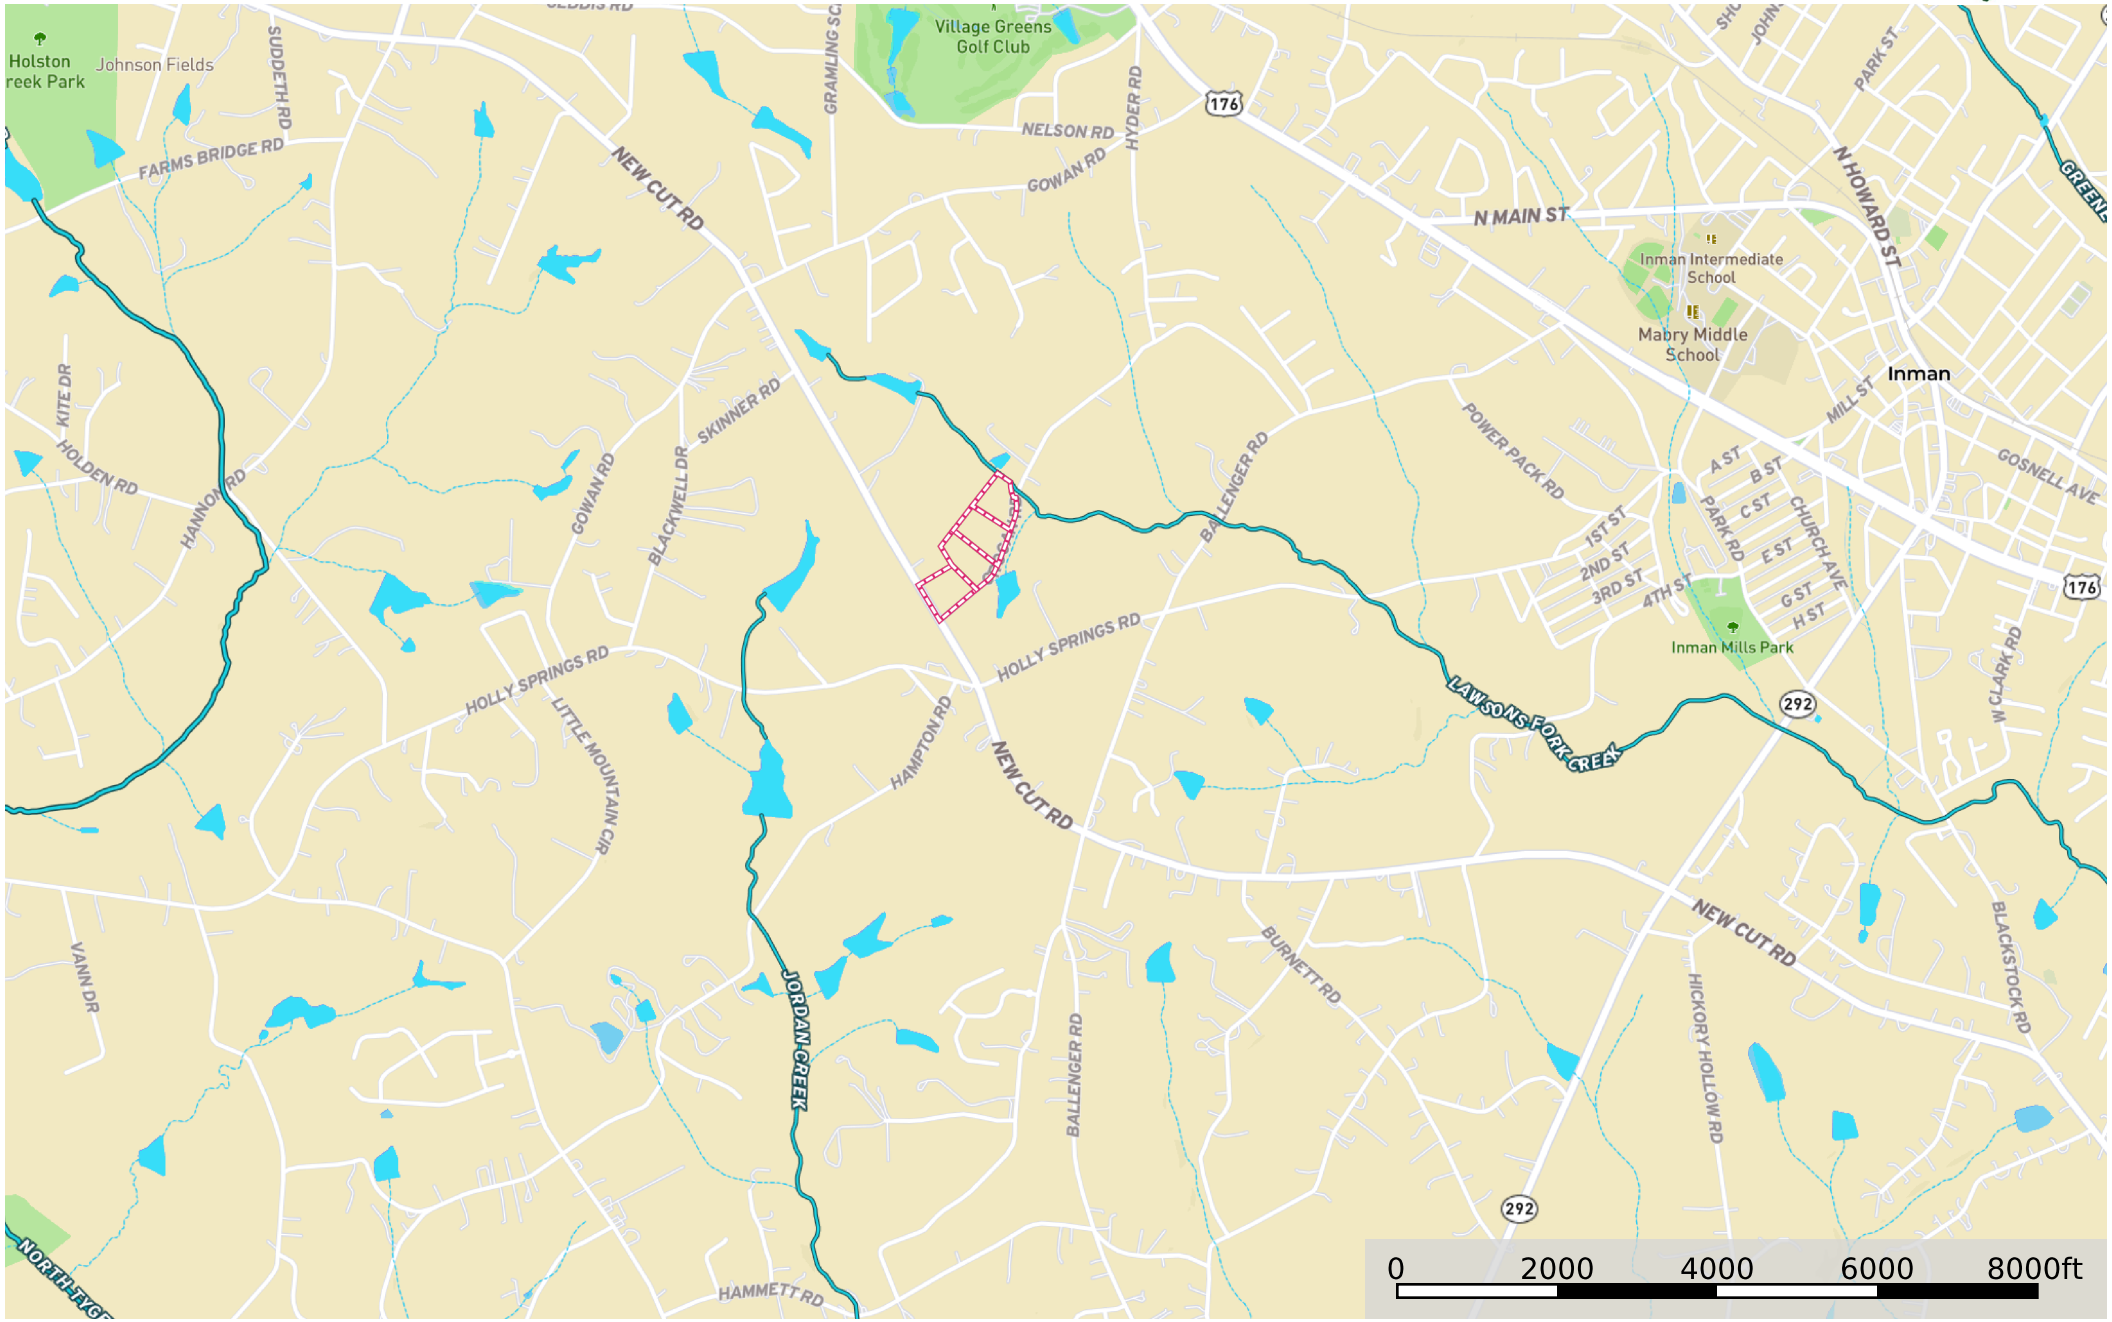

Hines Estate Lots

Spartanburg County, South Carolina, AC +/-

- Boundary 1
- Stream, Intermittent
- River/Creek
- Water Body