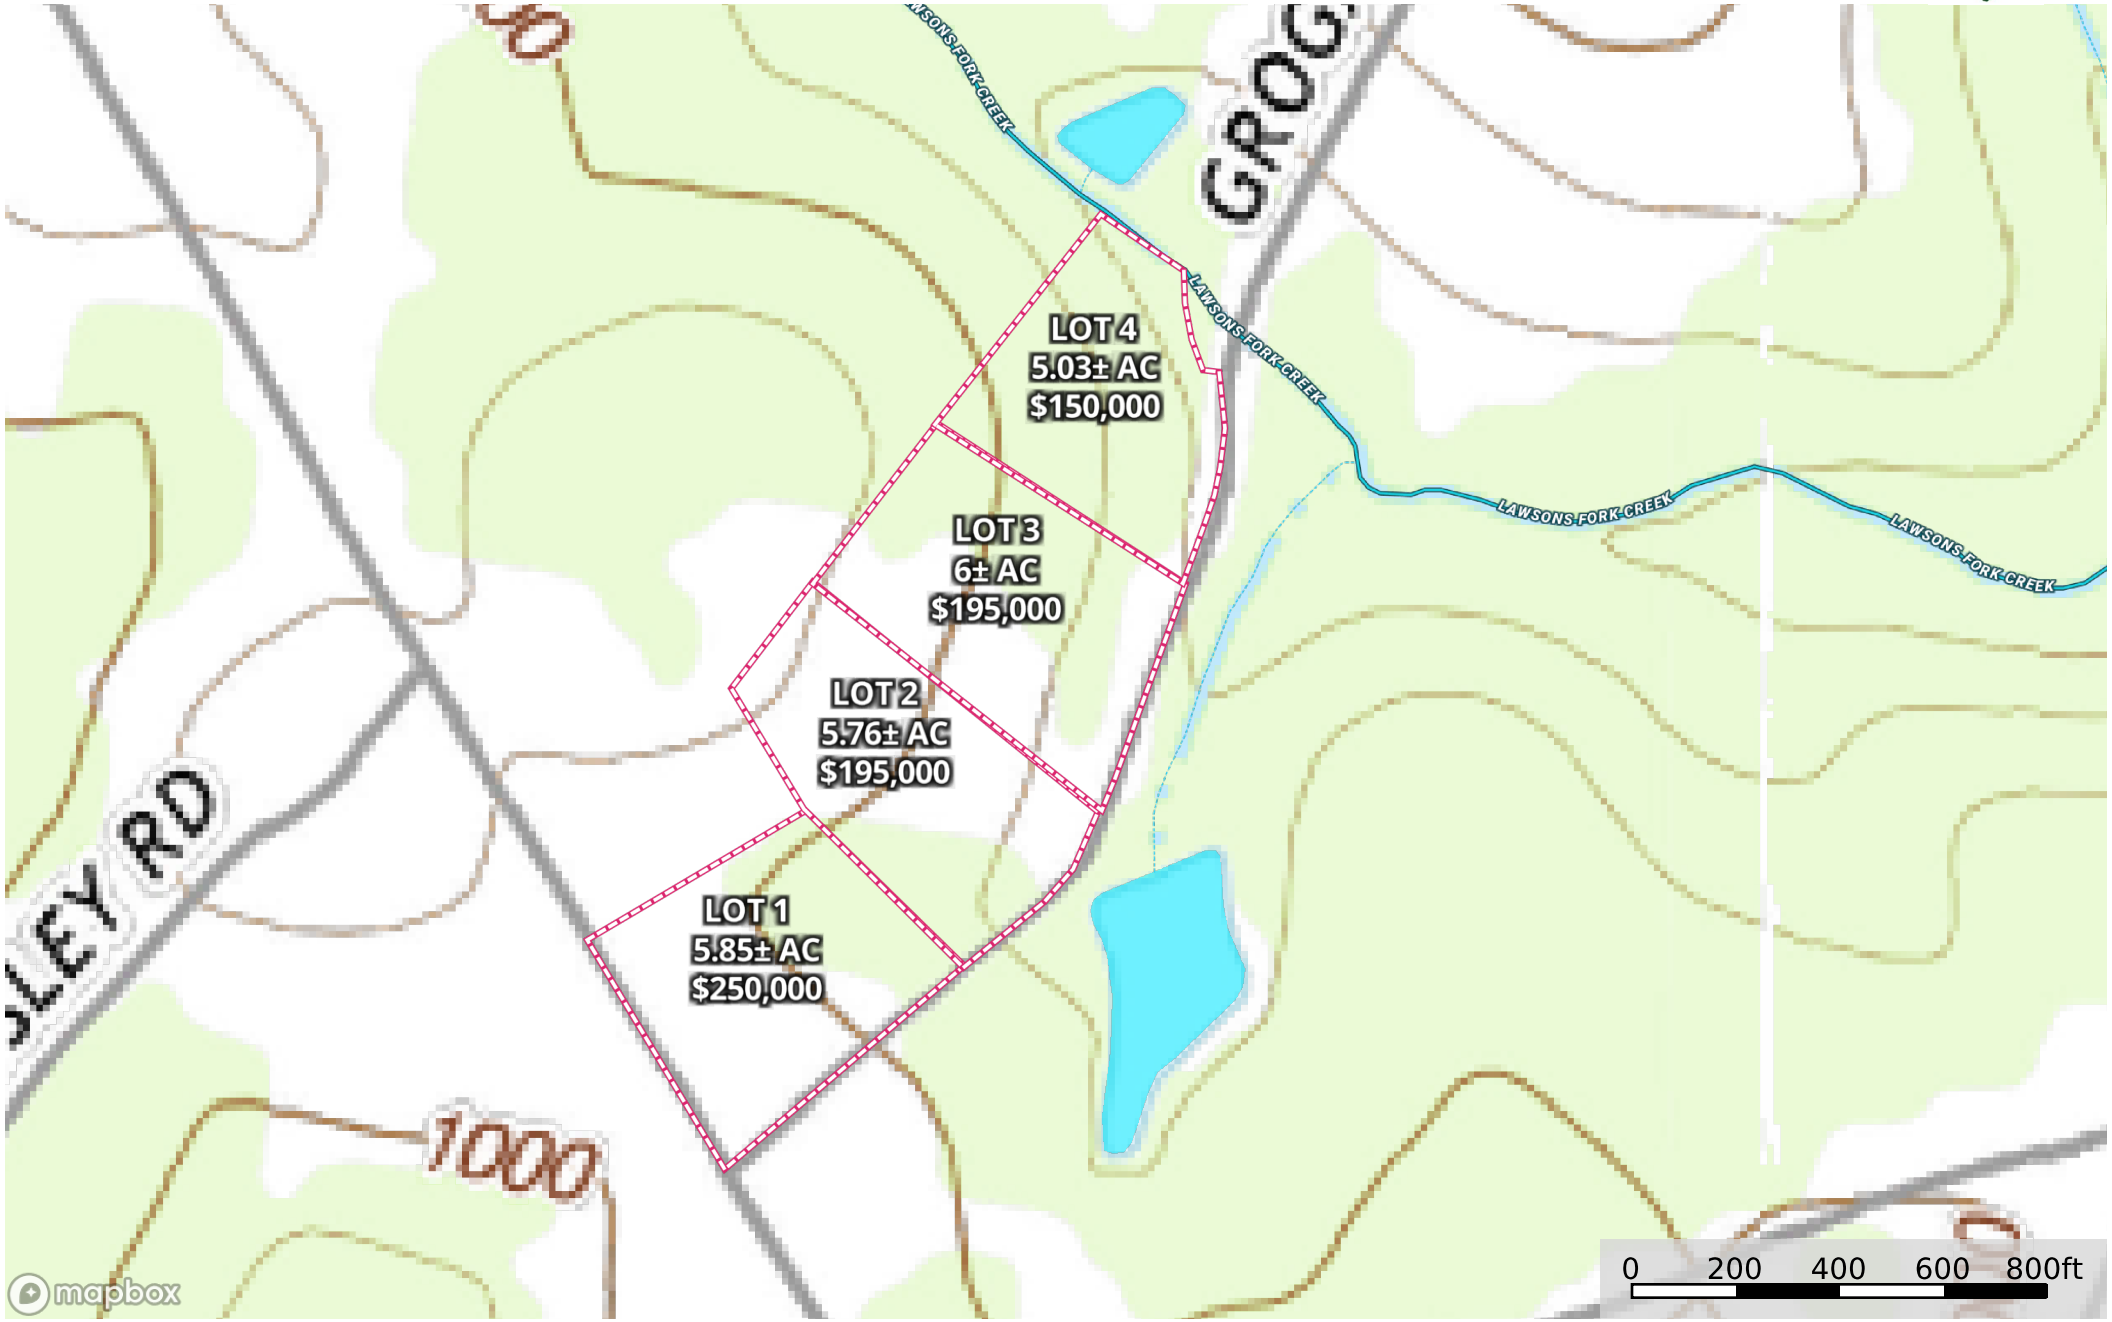

Hines Estate Lots

Spartanburg County, South Carolina, AC +/-

mapbox

- Boundary 1
- Stream, Intermittent
- River/Creek
- Water Body