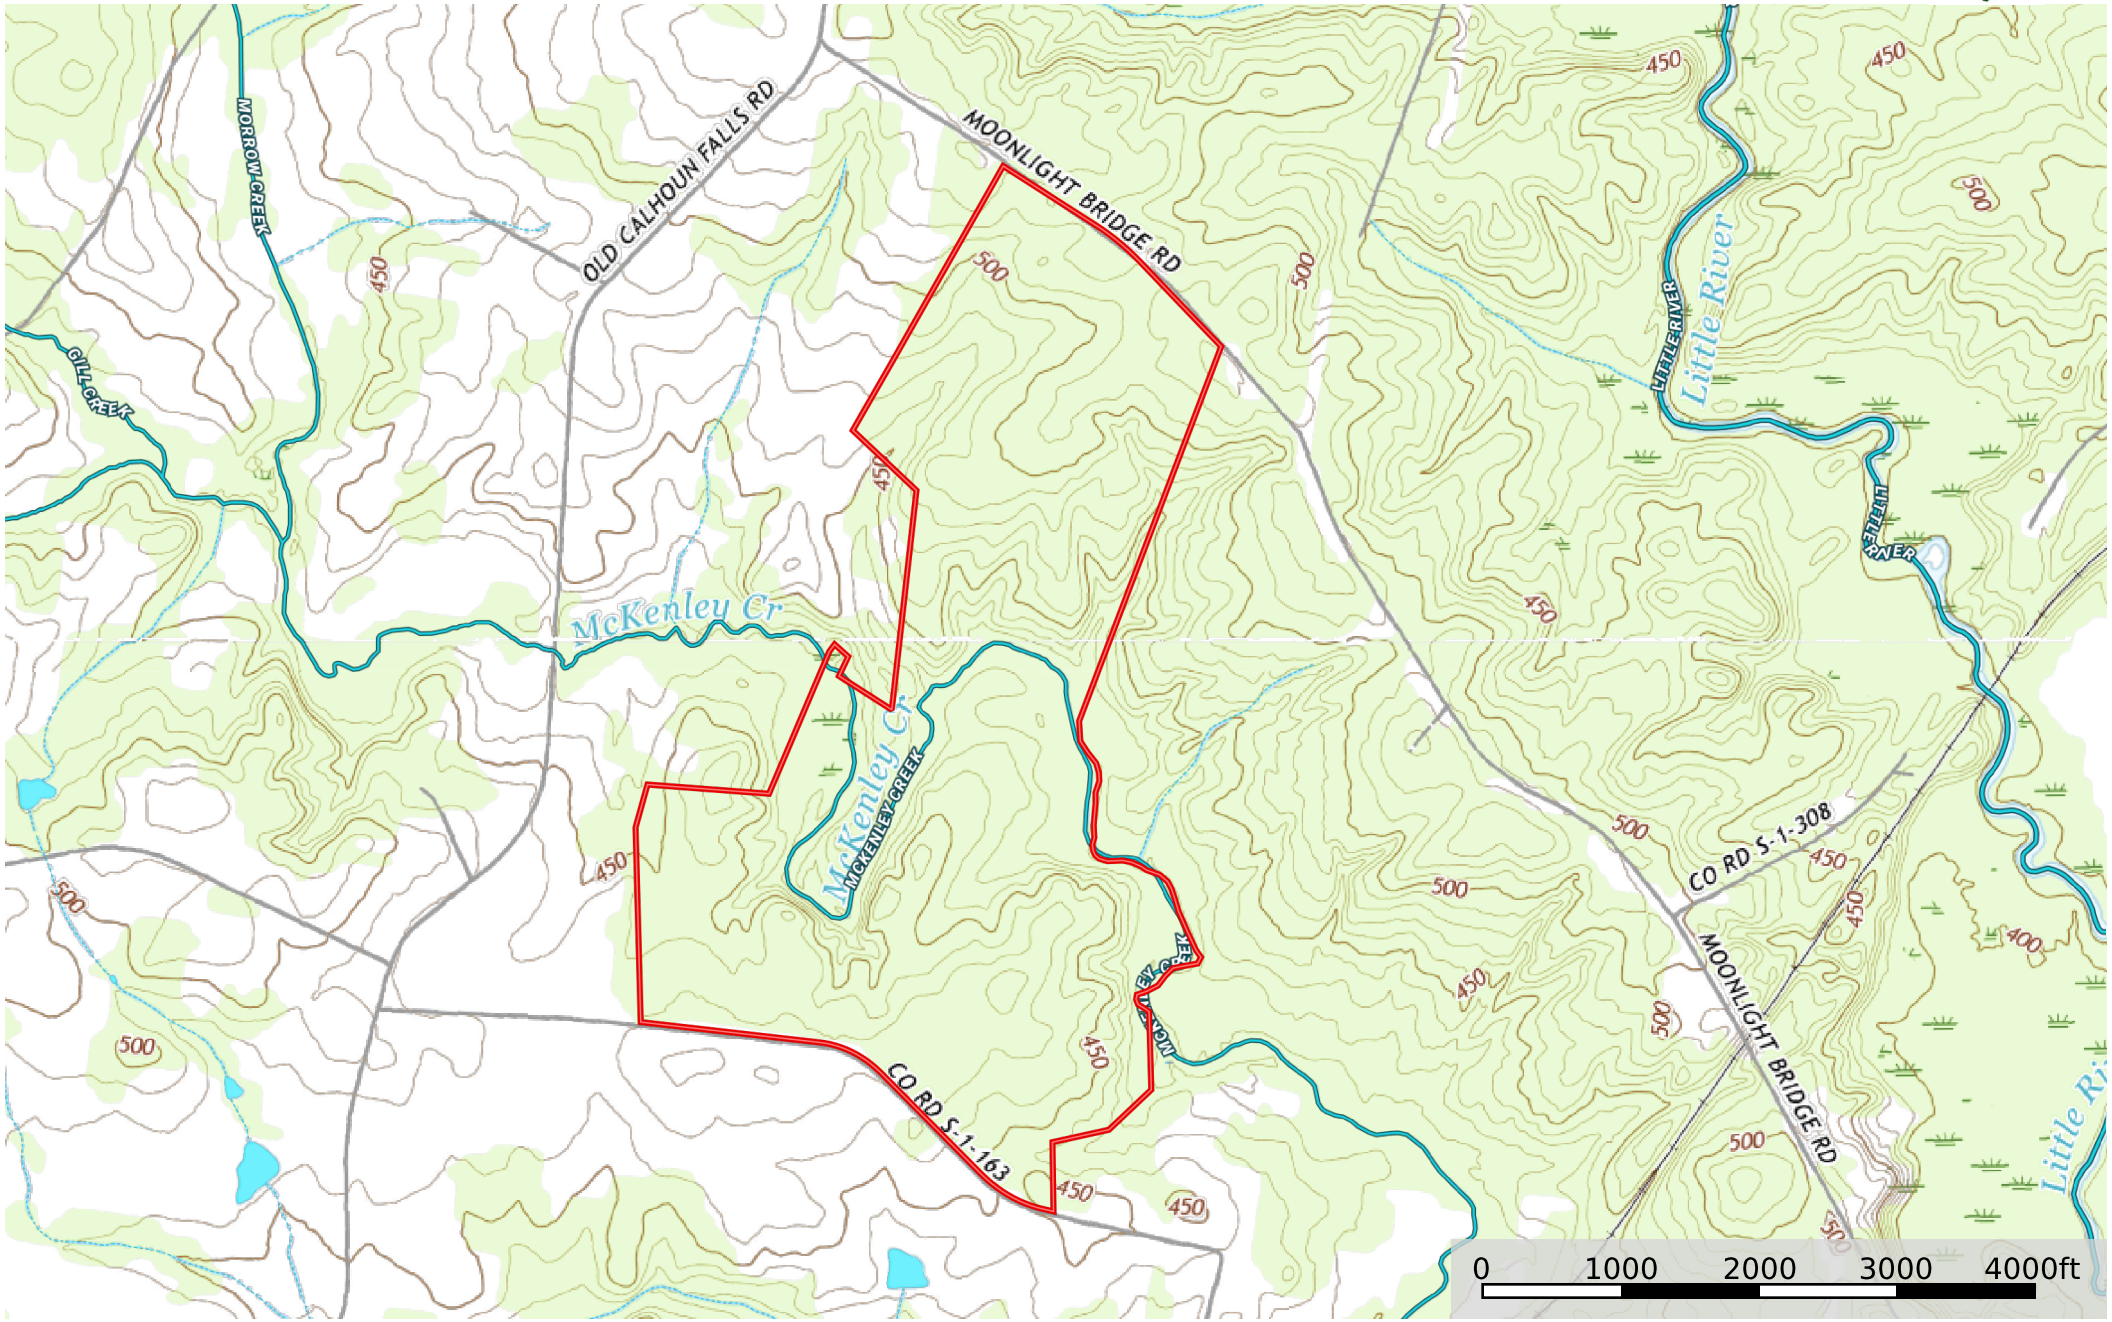

# Christensen

Abbeville County, South Carolina, 395 AC +/-

- Boundary
- Stream, Intermittent
- River/Creek
- Water Body