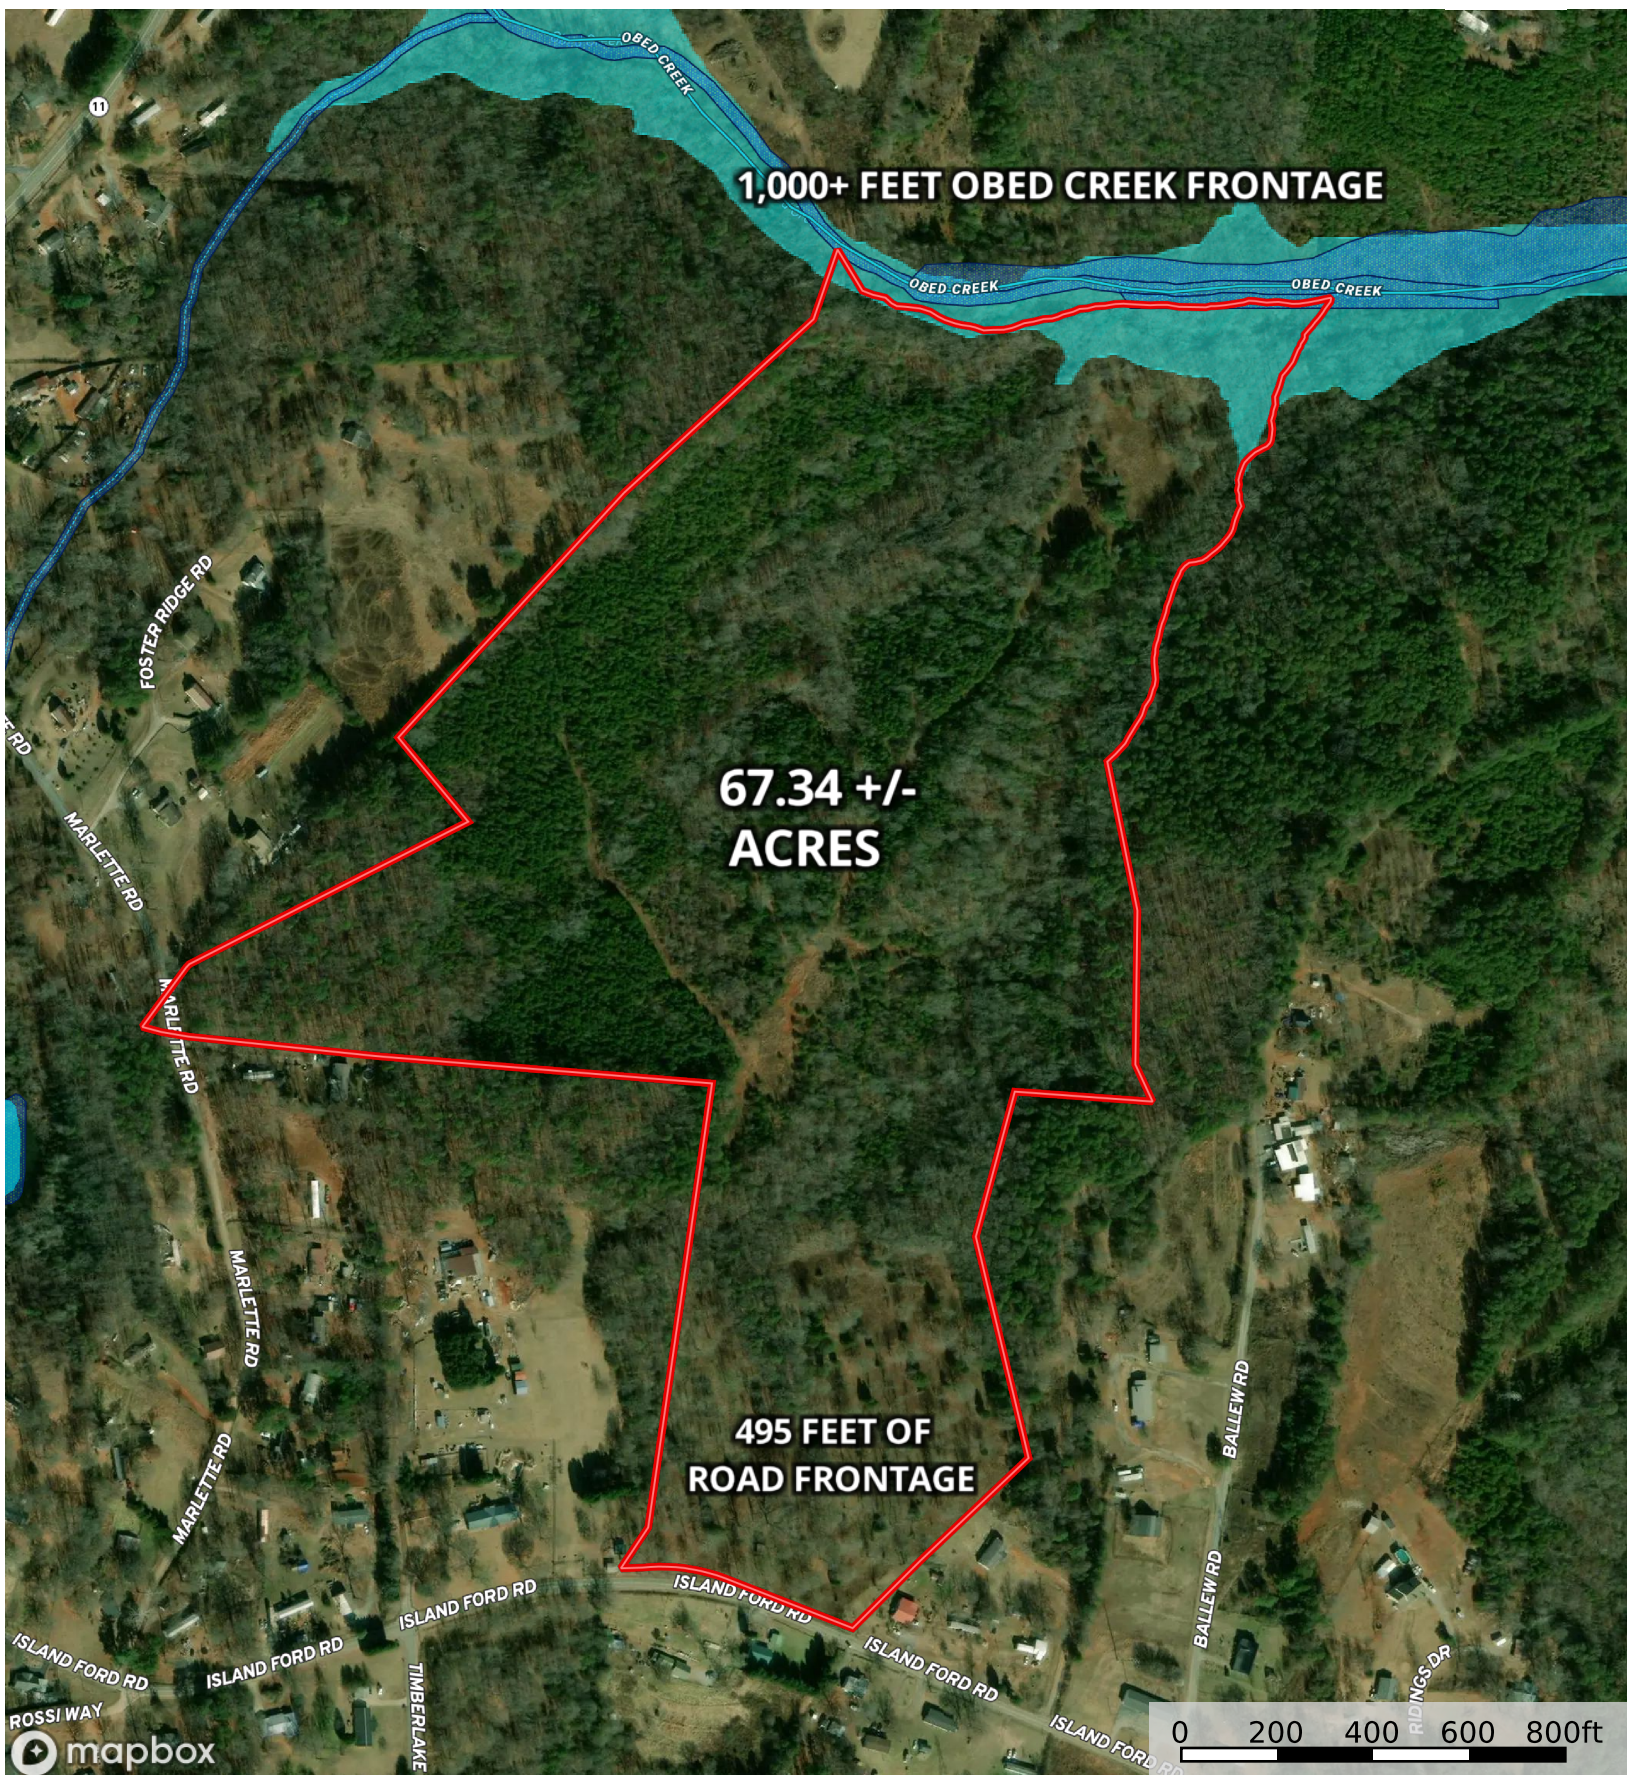

# Island Ford Rd South Carolina, AC +/-

**1,000+ FEET OBIED CREEK FRONTAGE**

**67.34 +/-  
ACRES**

**495 FEET OF  
ROAD FRONTAGE**